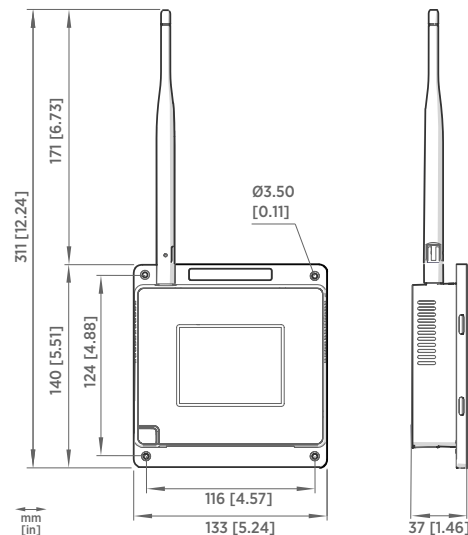

Inputs and outputs

Operating voltage using dedicated power supply connector	10 ... 30 V DC
PoE power class	Class 0
Power consumption	Max. 13 W
Ethernet interface	
Supported standards	10BASE-T, 100BASE-TX
IPv4 address assignment	DHCP (automatic)
Connectors	
Power supply connector	2.0 mm center pin locking type DC power jack
Service port	Micro-USB (2.0)
Expansion port	USB type A (2.0)
Ethernet	8P8C (RJ-45)

Mechanical specifications

Housing color	White
Mounting methods	Screws, tie wrap
Weight	386 g (13.6 oz)
Dimensions (H × W × D)	311 × 133 × 37 mm (12.24 × 5.24 × 1.46 in)
Materials	
Housing	PC/ABS blend
Display window	Chemically strengthened glass
Antenna	ABS

CA10 access point dimensions